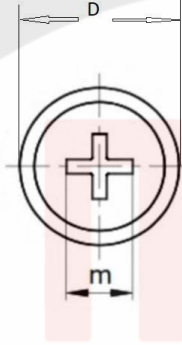

SEMS SCREWS (SCREW WASHER ASSEMBLY)

PAN (+) Screw with assembled Plain Washer & Spring Washer

Unified Series

Catalogue Datasheet **B4uB20**

Stainless Steel A2/1.4301 (SS304)

Size→ Parameter↓	#2-56	#4-40	#6-32	#8-32	#10-24	#10-32 UNF	1/4"-20
dk (max)	0.167	0.219	0.270	0.322	0.373	0.373	0.492
dk (min)	0.155	0.205	0.256	0.306	0.357	0.357	0.473
k (max)	0.064	0.083	0.100	0.119	0.137	0.137	0.180
k (min)	0.051	0.068	0.085	0.101	0.118	0.118	0.157
D (max)	0.250	0.383	0.446	0.508	0.570	0.570	0.749
a (max)	0.098	0.130	0.146	0.157	0.177	0.177	0.236
s (max)	0.036	0.045	0.045	0.045	0.045	0.045	0.071
s (min)	0.028	0.036	0.036	0.036	0.036	0.036	0.056
driver size	PH1	PH1	PH2	PH2	PH2	PH2	PH3
Length Tolerance	≤ 1/2" ±0.04" >1/2" - ≤1" ±0.05" >1" - ≤1-1/2" ±0.07" >1-1/2" - ≤2" ±0.09" >2" - ≤3" ±.12"						