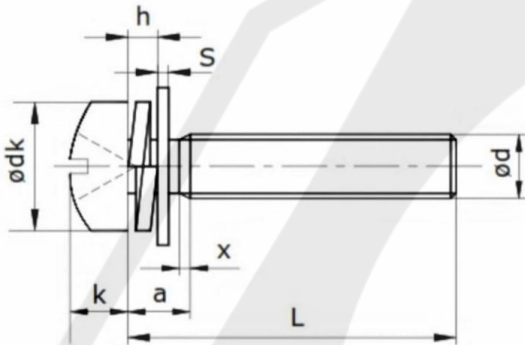

SEMS SCREWS (SCREW WASHER ASSEMBLY)

PAN (+) Screw with assembled Plain Washer & Spring Washer

Unified Series

Catalogue Datasheet **B4uB20**

Stainless Steel A2/1.4301 (SS304)

Size→ Parameter↓	#2-56	#4-40	#6-32	#8-32	#10-24	#10-32 UNF	1/4"-20
dk (max)	0.167	0.219	0.270	0.322	0.373	0.373	0.492
dk (min)	0.155	0.205	0.256	0.306	0.357	0.357	0.473
k (max)	0.064	0.083	0.100	0.119	0.137	0.137	0.180
k (min)	0.051	0.068	0.085	0.101	0.118	0.118	0.157
D (max)	0.250	0.383	0.446	0.508	0.570	0.570	0.749
a (max)	0.098	0.130	0.146	0.157	0.177	0.177	0.236
s (max)	0.036	0.045	0.045	0.045	0.045	0.045	0.071
s (min)	0.028	0.036	0.036	0.036	0.036	0.036	0.056
driver size	PH1	PH1	PH2	PH2	PH2	PH2	PH3
Length Tolerance	≤ 1/2" ±0.04" >1/2" - ≤1" ±0.05" >1" - ≤1-1/2" ±0.07" >1-1/2" - ≤2" ±0.09" >2" - ≤3" ±.12"						