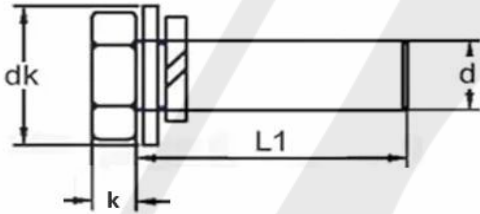

sales@jcfasteners.com

SEMS SCREWS (SCREW WASHER ASSEMBLY)

Hex (+) Screw with assembled Plain Washer & Spring Washer

Catalogue Datasheet **B4B17**

Stainless Steel A2/1.4301 (SS304)

Size→ Parameter↓		M3x0.5	M4x0.7	M5x0.8	M6x1.0	M8x1.25	M10x1.5
Washer dia dk	max	7.00	9.00	10.00	12.00	16.00	17.00
	min	6.60	8.60	9.60	11.50	15.50	16.50
Head Height k	max	2.30	3.10	3.80	4.30	5.60	6.60
	min	1.70	2.50	3.20	3.70	5.00	6.15
Across Flats s	max	5.50	7.00	8.00	10.00	13.00	17.00
	min	5.27	6.73	7.73	9.73	12.68	16.68

Quote the item code given below with your order/ inquiries:

Dimensions in mm

Size→ Length↓	M3x0.5	M4x0.7	M5x0.8	M6x1.0	M8x1.25	M10x1.5
5	B4B1703005					
6	B4B1703006	B4B1704006				
8	B4B1703008	B4B1704008	B4B1705008			
10	B4B1703010	B4B1704010	B4B1705010	B4B1706010		
12	B4B1703012	B4B1704012	B4B1705012	B4B1706012	B4B1708012	
14	B4B1703014	B4B1704014	B4B1705014	B4B1706014	B4B1708014	
16	B4B1703016	B4B1704016	B4B1705016	B4B1706016	B4B1708016	B4B1710016
18	B4B1703018	B4B1704018	B4B1705018	B4B1706018	B4B1708018	B4B1710018
20	B4B1703020	B4B1704020	B4B1705020	B4B1706020	B4B1708020	B4B1710020
25	B4B1703025	B4B1704025	B4B1705025	B4B1706025	B4B1708025	B4B1710025
30	B4B1703030	B4B1704030	B4B1705030	B4B1706030	B4B1708030	B4B1710030
35		B4B1704035	B4B1705035	B4B1706035	B4B1708035	B4B1710035
40		B4B1704040	B4B1705040	B4B1706040	B4B1708040	B4B1710040
45		B4B1704045	B4B1705045	B4B1706045	B4B1708045	B4B1710045
50		B4B1704050	B4B1705050	B4B1706050	B4B1708050	B4B1710050