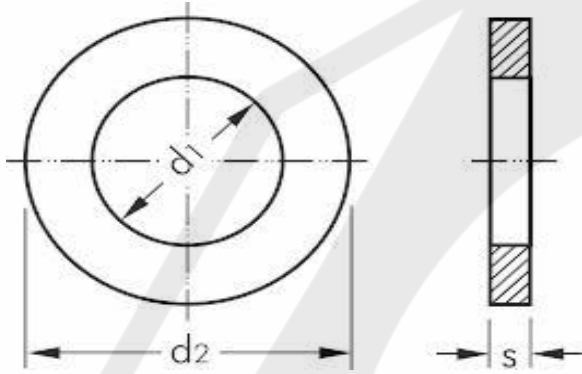

sales@jcfasteners.com

PLAIN WASHER

Catalogue Datasheet **K4D02**

NYLON-BLACK

Quote the item code given below with your order/ inquiries:

Dimensions in mm

Nominal Size	Item Code	Inner Diameter d1	Outer Diameter d2	Thickness S
M2,#2 [A2.2]	K4D0202000	2.10	5.00	1.00
M2.5,#3 [A2.7]	K4D0220501	2.60	5.00	1.00
	K4D0220500	2.70	6.00	0.80
M3,#4 [A3.2]	K4D0203001	3.10	6.00	1.00
	K4D0203002	3.10	6.00	1.20
	K4D0203003	3.10	6.50	1.00
	K4D0203004	3.10	6.70	1.00
	K4D0203000	3.20	7.00	1.00
	K4D0203005	3.20	7.00	2.00
	K4D0203006	3.20	8.00	1.00
	K4D0203007	3.20	10.00	1.00
	K4D0203008	3.40	12.00	1.00
M4,#8 [A4.3]	K4D0203009	3.40	16.00	1.00
	K4D0204001	4.10	8.00	1.00
	K4D0204002	4.30	8.00	2.00
	K4D0204000	4.10	9.00	1.00
	K4D0204003	4.10	10.00	1.00
	K4D0204004	4.40	12.00	1.00
	K4D0204005	4.40	15.00	1.00
	K4D0204006	4.40	16.00	1.00
M5,#10 [A5.3]	K4D0204007	4.30	20.00	2.00
	K4D0205001	5.30	8.00	1.00
	K4D0205002	5.30	9.00	1.00
	K4D0205000	5.30	10.00	1.00

sales@jcfasteners.com

PLAIN WASHER

Catalogue Datasheet **K4D02**

NYLON-BLACK

Quote the item code given below with your order/ inquiries:

Dimensions in mm

Nominal Size	Item Code	Inner Diameter d1	Outer Diameter d2	Thickness S
M5,#10 [A5.3]	K4D0205003	5.20	12.00	1.00
	K4D0205004	5.20	15.00	1.00
	K4D0205005	5.20	16.00	1.00
M6,1/4 [A6.4]	K4D0206001	6.20	10.00	1.00
	K4D0206002	6.20	12.00	1.00
	K4D0206003	6.30	12.00	1.20
	K4D0206000	6.30	12.00	1.50
	K4D0206004	6.20	12.00	2.00
	K4D0206005	6.20	16.00	1.00
	K4D0206006	6.20	16.00	2.00
	K4D0206007	6.40	20.00	2.00
M8,5/16[A8.4]	K4D0208001	8.30	14.00	1.00
	K4D0208002	8.30	16.00	1.00
	K4D0208000	8.20	16.00	1.40
M10,3/8 [A10.5]	K4D0210001	10.20	15.00	1.00
	K4D0210002	10.20	16.00	1.00
	K4D0210003	10.70	20.00	1.00
	K4D0210000	10.70	20.00	2.00
M12 [A13]	K4D0212001	12.30	17.00	1.00
	K4D0212002	12.30	20.00	1.00
	K4D0212003	12.30	20.00	2.00
	K4D0212004	12.80	22.00	1.00
	K4D0212000	12.70	24.00	2.50
M14 [A15]	K4D0214000	14.50	27.00	2.50