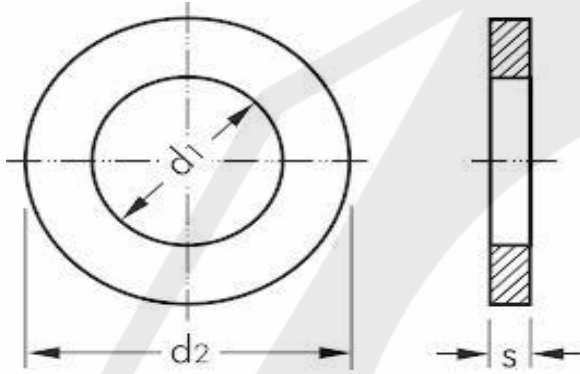

sales@jcfasteners.com

PLAIN WASHER

Catalogue Datasheet **K4D02**

NYLON-BLACK

Quote the item code given below with your order/ inquiries:

Dimensions in mm

Nominal Size	Item Code	Inner Diameter d1	Outer Diameter d2	Thickness S
M2,#2 [A2.2]	K4D0202000	2.10	5.00	1.00
M2.5,#3 [A2.7]	K4D0220501	2.60	5.00	1.00
	K4D0220500	2.70	6.00	0.80
M3,#4 [A3.2]	K4D0203001	3.10	6.00	1.00
	K4D0203002	3.10	6.00	1.20
	K4D0203003	3.10	6.50	1.00
	K4D0203004	3.10	6.70	1.00
	K4D0203000	3.20	7.00	1.00
	K4D0203005	3.20	7.00	2.00
	K4D0203006	3.20	8.00	1.00
	K4D0203007	3.20	10.00	1.00
	K4D0203008	3.40	12.00	1.00
M4,#8 [A4.3]	K4D0203009	3.40	16.00	1.00
	K4D0204001	4.10	8.00	1.00
	K4D0204002	4.30	8.00	2.00
	K4D0204000	4.10	9.00	1.00
	K4D0204003	4.10	10.00	1.00
	K4D0204004	4.40	12.00	1.00
	K4D0204005	4.40	15.00	1.00
	K4D0204006	4.40	16.00	1.00
M5,#10 [A5.3]	K4D0204007	4.30	20.00	2.00
	K4D0205001	5.30	8.00	1.00
	K4D0205002	5.30	9.00	1.00
	K4D0205000	5.30	10.00	1.00

sales@jcfasteners.com

PLAIN WASHER

Catalogue Datasheet **K4D02**

NYLON-BLACK

Quote the item code given below with your order/ inquiries:

Dimensions in mm

Nominal Size	Item Code	Inner Diameter d1	Outer Diameter d2	Thickness S
M5,#10 [A5.3]	K4D0205003	5.20	12.00	1.00
	K4D0205004	5.20	15.00	1.00
	K4D0205005	5.20	16.00	1.00
M6,1/4 [A6.4]	K4D0206001	6.20	10.00	1.00
	K4D0206002	6.20	12.00	1.00
	K4D0206003	6.30	12.00	1.20
	K4D0206000	6.30	12.00	1.50
	K4D0206004	6.20	12.00	2.00
	K4D0206005	6.20	16.00	1.00
	K4D0206006	6.20	16.00	2.00
	K4D0206007	6.40	20.00	2.00
M8,5/16[A8.4]	K4D0208001	8.30	14.00	1.00
	K4D0208002	8.30	16.00	1.00
	K4D0208000	8.20	16.00	1.40
M10,3/8 [A10.5]	K4D0210001	10.20	15.00	1.00
	K4D0210002	10.20	16.00	1.00
	K4D0210003	10.70	20.00	1.00
	K4D0210000	10.70	20.00	2.00
M12 [A13]	K4D0212001	12.30	17.00	1.00
	K4D0212002	12.30	20.00	1.00
	K4D0212003	12.30	20.00	2.00
	K4D0212004	12.80	22.00	1.00
	K4D0212000	12.70	24.00	2.50
M14 [A15]	K4D0214000	14.50	27.00	2.50