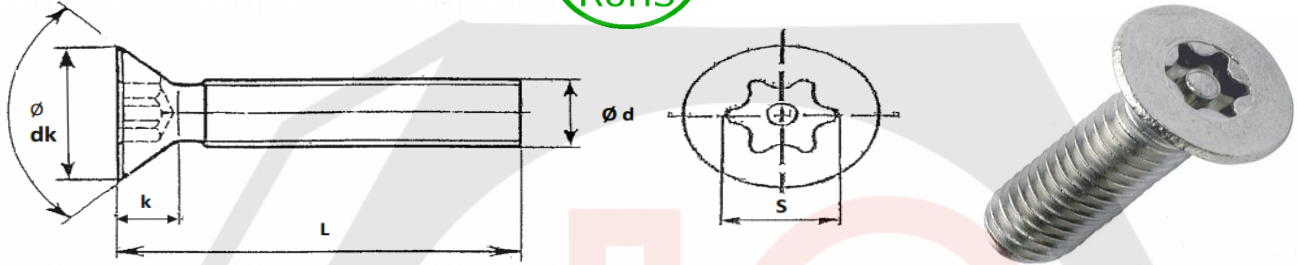

Since : 1993

J.C. GUPTA & SONS

Fastener Super Speciality

GSTIN : 29AABFJ2719C1ZO
IEC : 00710030274

#7/A, Sree Venkateshwara Building, Sadar Patrapa Road, Bengaluru - 560002

41478141, 9880539870 www.jcfasteners.com sales@jcfasteners.com

"MULTI" SECURITY SCREW 6-Lobe Pin (Pin Torx) CSK MC Screw

Catalogue Datasheet **B4K52H**

AISI 304 A2

Dia d	M3	M4	M5	M6	M8	M10
dk min	5.40	7.60	9.60	11.30	14.80	16.90
dk max	5.80	8.00	10.00	11.90	15.40	17.90
k min	1.80	2.10	2.60	3.10	4.80	4.90
k max	2.05	2.35	2.85	3.35	5.05	5.15
Tool Size	T-10	T-20	T-25	T-30	T-40	T-45

Quote the item code given below with your order/ inquiries:

Dimensions in mm

Length/ Dia	M3	M4	M5	M6	M8	M10
6	B4K5203006H	B4K5204006H				
8	B4K5203008H	B4K5204008H	B4K5205008H	B4K5206008H		
10	B4K5203010H	B4K5204010H	B4K5205010H	B4K5206010H	B4K5208010H	
12	B4K5203012H	B4K5204012H	B4K5205012H	B4K5206012H	B4K5208012H	
16	B4K5203016H	B4K5204016H	B4K5205016H	B4K5206016H	B4K5208016H	B4K5210016H
20	B4K5203020H	B4K5204020H	B4K5205020H	B4K5206020H	B4K5208020H	B4K5210020H
25	B4K5203025H	B4K5204025H	B4K5205025H	B4K5206025H	B4K5208025H	B4K5210025H
30	B4K5203030H	B4K5204030H	B4K5205030H	B4K5206030H	B4K5208030H	B4K5210030H
35		B4K5204035H	B4K5205035H	B4K5206035H	B4K5208035H	B4K5210035H
40		B4K5204040H	B4K5205040H	B4K5206040H	B4K5208040H	B4K5210040H
45		B4K5205045H	B4K5205045H	B4K5206045H	B4K5208045H	B4K5210045H
50		B4K4308050H	B4K5205050H	B4K5206050H	B4K5208050H	B4K5210050H
55		B4K4308055H	B4K5205055H	B4K5206055H	B4K5208055H	B4K5210055H
60		B4K4308060H	B4K5205060H	B4K5206060H	B4K5208060H	B4K5210060H
65		B4K4308065H	B4K5205065H	B4K5206065H	B4K5208065H	B4K5210065H
70		B4K4308070H	B4K5205070H	B4K5206070H	B4K5208070H	B4K5210070H
75			B4K5205075H	B4K5206075H	B4K5208075H	B4K5210075H
80			B4K5205080H	B4K5206080H	B4K5208080H	B4K5210080H
90					B5K5208090H	B4K5210090H
100					B4K5208100H	B4K5210100H