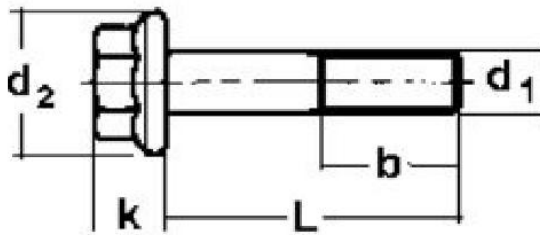

7/A, Sree Venkateshwara Building, Sadar Patrapa Road, Bangalore - 560 002.

DIN-6921 FLANGE BOLT

**Catalogue Data Sheet B4A23
 Stainless Steel**

DIA	M5	M6	M8	M10
S	8.00	10.00	13.00	15.00
K	5.40	6.60	8.10	9.20
E	8.71	10.95	14.26	16.50

Dimensions in MM

Please quote item code with your orders / inquiries:

L/Dia	M5	M6	M8	M10
10	B4A2305010	B4A2306010	B4A2308010	B4A2310010
12	B4A2305012	B4A2306012	B4A2308012	B4A2310012
16	B4A2305016	B4A2306016	B4A2308016	B4A2310016
20	B4A2305020	B4A2306020	B4A2308020	B4A2310020
25	B4A2305025	B4A2306025	B4A2308025	B4A2310025
30	B4A2305030	B4A2306030	B4A2308030	B4A2310030
35	B4A2305035	B4A2306035	B4A2308035	B4A2310035
40	B4A2305040	B4A2306040	B4A2308040	B4A2310040
45	B4A2305045	B4A2306045	B4A2308045	B4A2310045
50	B4A2305050	B4A2306050	B4A2308050	B4A2310050
55	B4A2305055	B4A2306055	B4A2308055	B4A2310055
60	B4A2305060	B4A2306060	B4A2308060	B4A2310060