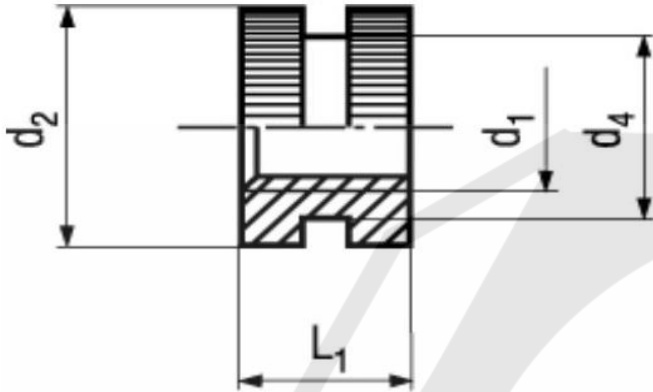

MOULDING INSERT

Catalogue Datasheet **D4C05**

BRASS

No Groove for M1.6x2

Dimensions in mm

Size→ Dimension↓	M1.6x0.35	M2x0.4	M2.5x0.45	M3x0.5
d2	4.00	4.00	4.50	5.00
d4	3.20	3.20	3.60	4.00
Tolerance	+0.15 -0.25	+0.15 -0.25	+0.15 -0.25	+0.15 -0.25

Note: Knurling is normally straight. Diamond knurling also possible

Quote the item code given below with your order/ inquiries:

Size→ Length↓	M1.6x0.35	M2x0.4	M2.5x0.45	M3x0.5
2	D4C0510602	D4C0502002	D4C0520502	D4C0503002
3	D4C0510603	D4C0502003	D4C0520503	D4C0503003
4	D4C0510604	D4C0502004	D4C0520504	D4C0503004
5	D4C0510605	D4C0502005	D4C0520505	D4C0503005
6	D4C0510606	D4C0502006	D4C0520506	D4C0503006
7	D4C0510607	D4C0502007	D4C0520507	D4C0503007
8	D4C0510608	D4C0502008	D4C0520508	D4C0503008
10	D4C0510610	D4C0502010	D4C0520510	D4C0503010
12	D4C0510612	D4C0502012	D4C0520512	D4C0503012
15			D4C0520515	D4C0503015
16				D4C0503016
20				D4C0503020
25				D4C0503025

Dimensions in mm

Size→ Dimension↓	M4x0.7	M5x0.8	M6x1.0	M8x1.25
d2	6.00	7.00	8.00	10.00
d4	5.00	6.00	7.00	9.00
Tolerance	+0.15 -0.25	+0.20 -0.30	+0.20 -0.30	+0.20 -0.30

Note: Knurling is normally straight. Diamond knurling also possible